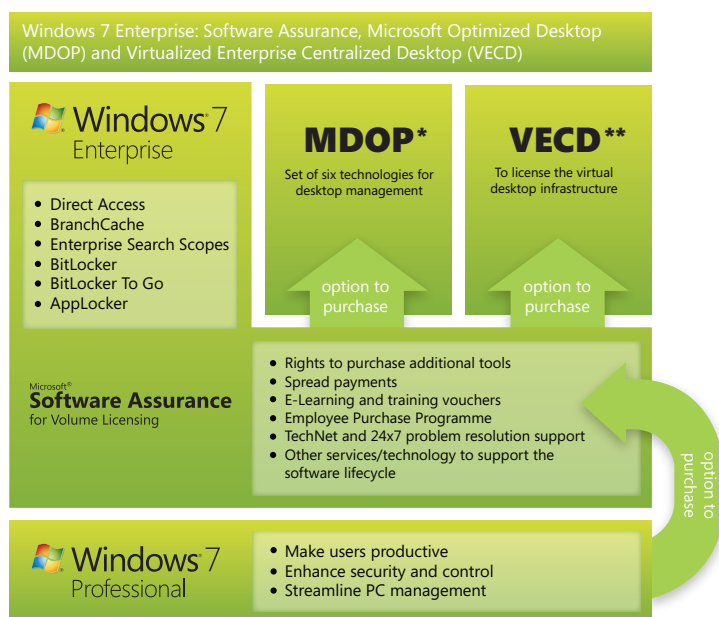

MDOP is a suite of six technologies:

Technology	Description
Microsoft Application Virtualization	Turns applications into centrally managed services that are never installed, never in conflict, and are streamed on-demand.
Microsoft Enterprise Desktop Virtualization	Provides enterprise deployment and management of Virtual PC images on a Windows desktop while also providing a seamless user experience in a virtual PC environment, independent of the local desktop configuration and OS.
Microsoft Asset Inventory Service	Translates software service into business intelligence with this service providing IT managers with an inventory of installed user software across an organisation.
Microsoft Diagnostics and Recovery Toolset	Reduces downtime and accelerates desktop repair, recovery and troubleshooting of unbootable, Windows-based systems.
Microsoft Advanced Group Policy Management	Provides governance and control over group policy through robust change management and role-based administration tools.
Microsoft System Center Desktop Error Monitoring	Enables proactive problem management by analysing and reporting on application and system crashes.

Learn more about the Microsoft Desktop Optimisation Pack at <http://www.microsoft.com/windows/enterprise/products/mdop.aspx>.

Software Assurance extended benefits

Microsoft Desktop Optimization Pack (MDOP)

Windows 7 Enterprise is part of the Windows Optimized Desktop, which also includes the Microsoft Desktop Optimization Pack (MDOP) suite of management, deployment and virtualisation tools.

If customers' PCs are covered by Software Assurance when Windows 7 is released, they automatically get the rights to deploy Windows 7 Enterprise to those PCs without an additional licence fee. Other Software Assurance benefits include licence rights to run up to four additional copies of Windows in virtual machines.

Microsoft is committed to delivering continual innovation to mid-market and enterprise customers through Software Assurance, with more regular releases of Windows, additional value in Windows 7 Enterprise Edition, and regular updates of the Microsoft Desktop Optimization Pack (MDOP).

* MDOP = Microsoft Optimized Desktop

** VECD = Virtualized Enterprise Centralized Desktop